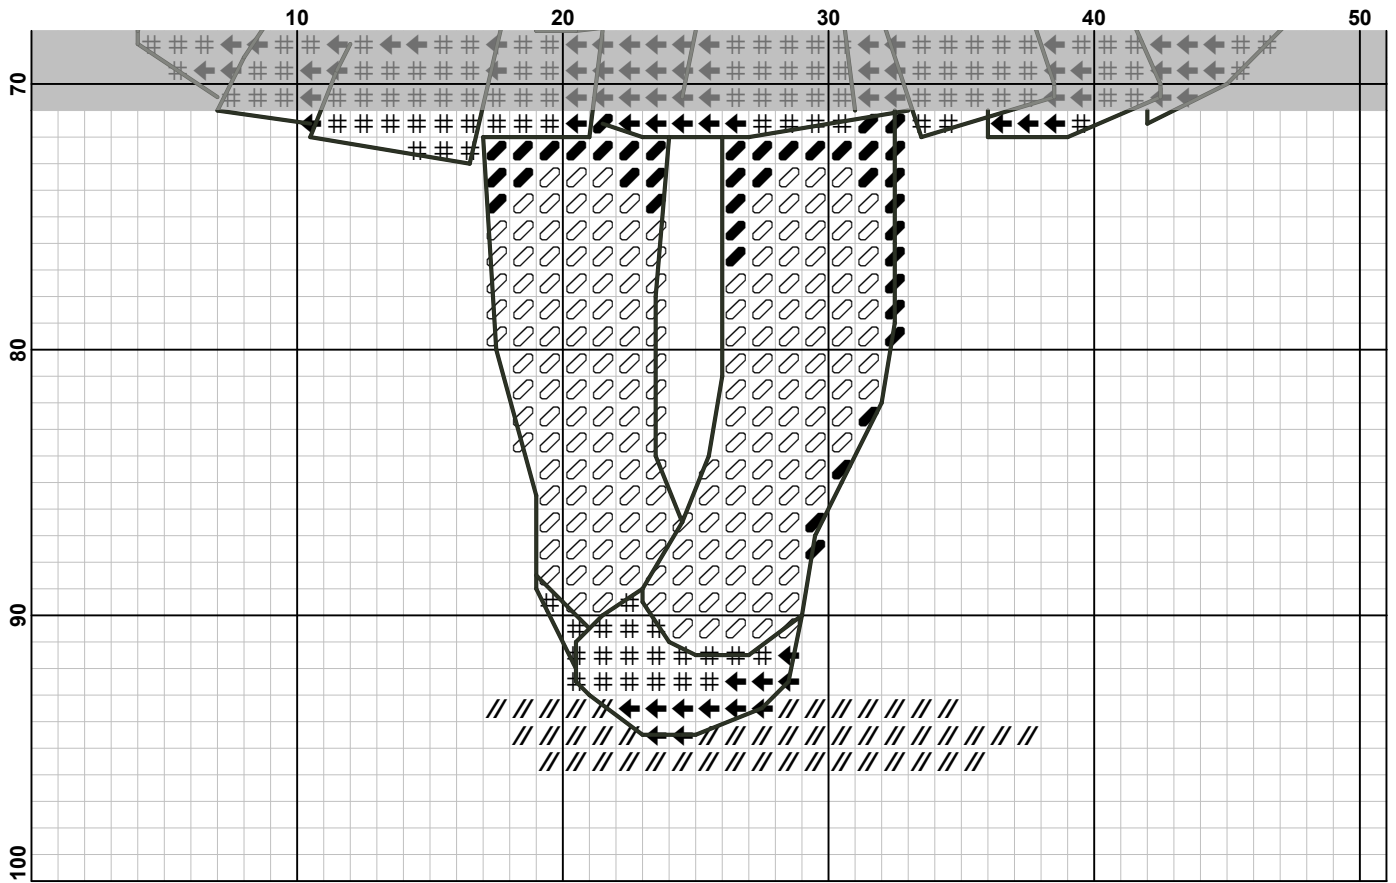

**Floss Used for Full Stitches:**

Symbol	Strands	Type	Number	Color
	2	DMC	152	Shell Pink-MD LT
	2	DMC	223	Shell Pink-LT
	2	DMC	224	Shell Pink-VY LT
	2	DMC	310	Black
	2	DMC	819	Baby Pink-LT
	2	DMC	3041	Antique Violet-MD
	2	DMC	3042	Antique Violet-LT
	2	DMC	3721	Shell Pink-DK
	2	DMC	3722	Shell Pink-MD
	2	DMC	3743	Antique Violet-VY LT
	2	DMC	3834	Grape-DK
	2	DMC	3835	Grape-MD

**Floss Used for Half Stitches:**

Symbol	Strands	Type	Number	Color
	2	DMC	3743	Antique Violet-VY LT

**Floss Used for Straight Stitches:**

Symbol	Strands	Type	Number	Color
	1	DMC	310	Black

**Notes:**

-----  
 No commercial use. For personal use only! You can share my patterns only with an author indication and an active link to the source <https://stitching.space/> . Thank you!  
 -----

**Usage Summary****Strands Per Skein:** 6**Skein Length:** 795.0 cm

Type	Number	Full	Half	Quarter	Petite	Back(cm)	Str(cm)	Spec(cm)	French	Bead	Skein Est.
DMC	152	378	0	0	0	0.0	0.0	0.0	0	0	1.000
DMC	223	169	0	0	0	0.0	0.0	0.0	0	0	1.000
DMC	224	150	0	0	0	0.0	0.0	0.0	0	0	1.000
DMC	310	251	0	0	0	0.0	61.4	0.0	0	0	1.000
DMC	819	744	0	0	0	0.0	0.0	0.0	0	0	1.000
DMC	3041	43	0	0	0	0.0	0.0	0.0	0	0	1.000
DMC	3042	200	0	0	0	0.0	0.0	0.0	0	0	1.000
DMC	3721	11	0	0	0	0.0	0.0	0.0	0	0	1.000
DMC	3722	8	0	0	0	0.0	0.0	0.0	0	0	1.000
DMC	3743	66	47	0	0	0.0	0.0	0.0	0	0	1.000
DMC	3834	114	0	0	0	0.0	0.0	0.0	0	0	1.000
DMC	3835	171	0	0	0	0.0	0.0	0.0	0	0	1.000

**Pattern Name:** Кудряшка  
**Designed By:** Julia Strekalova©  
**Company:** e-PATTERN  
**Copyright:** Julia Strekalova©  
**Fabric:** Aida 14, White  
 48w X 94h Stitches  
**Size:** 14 Count, 8.71w X 17.05h cm