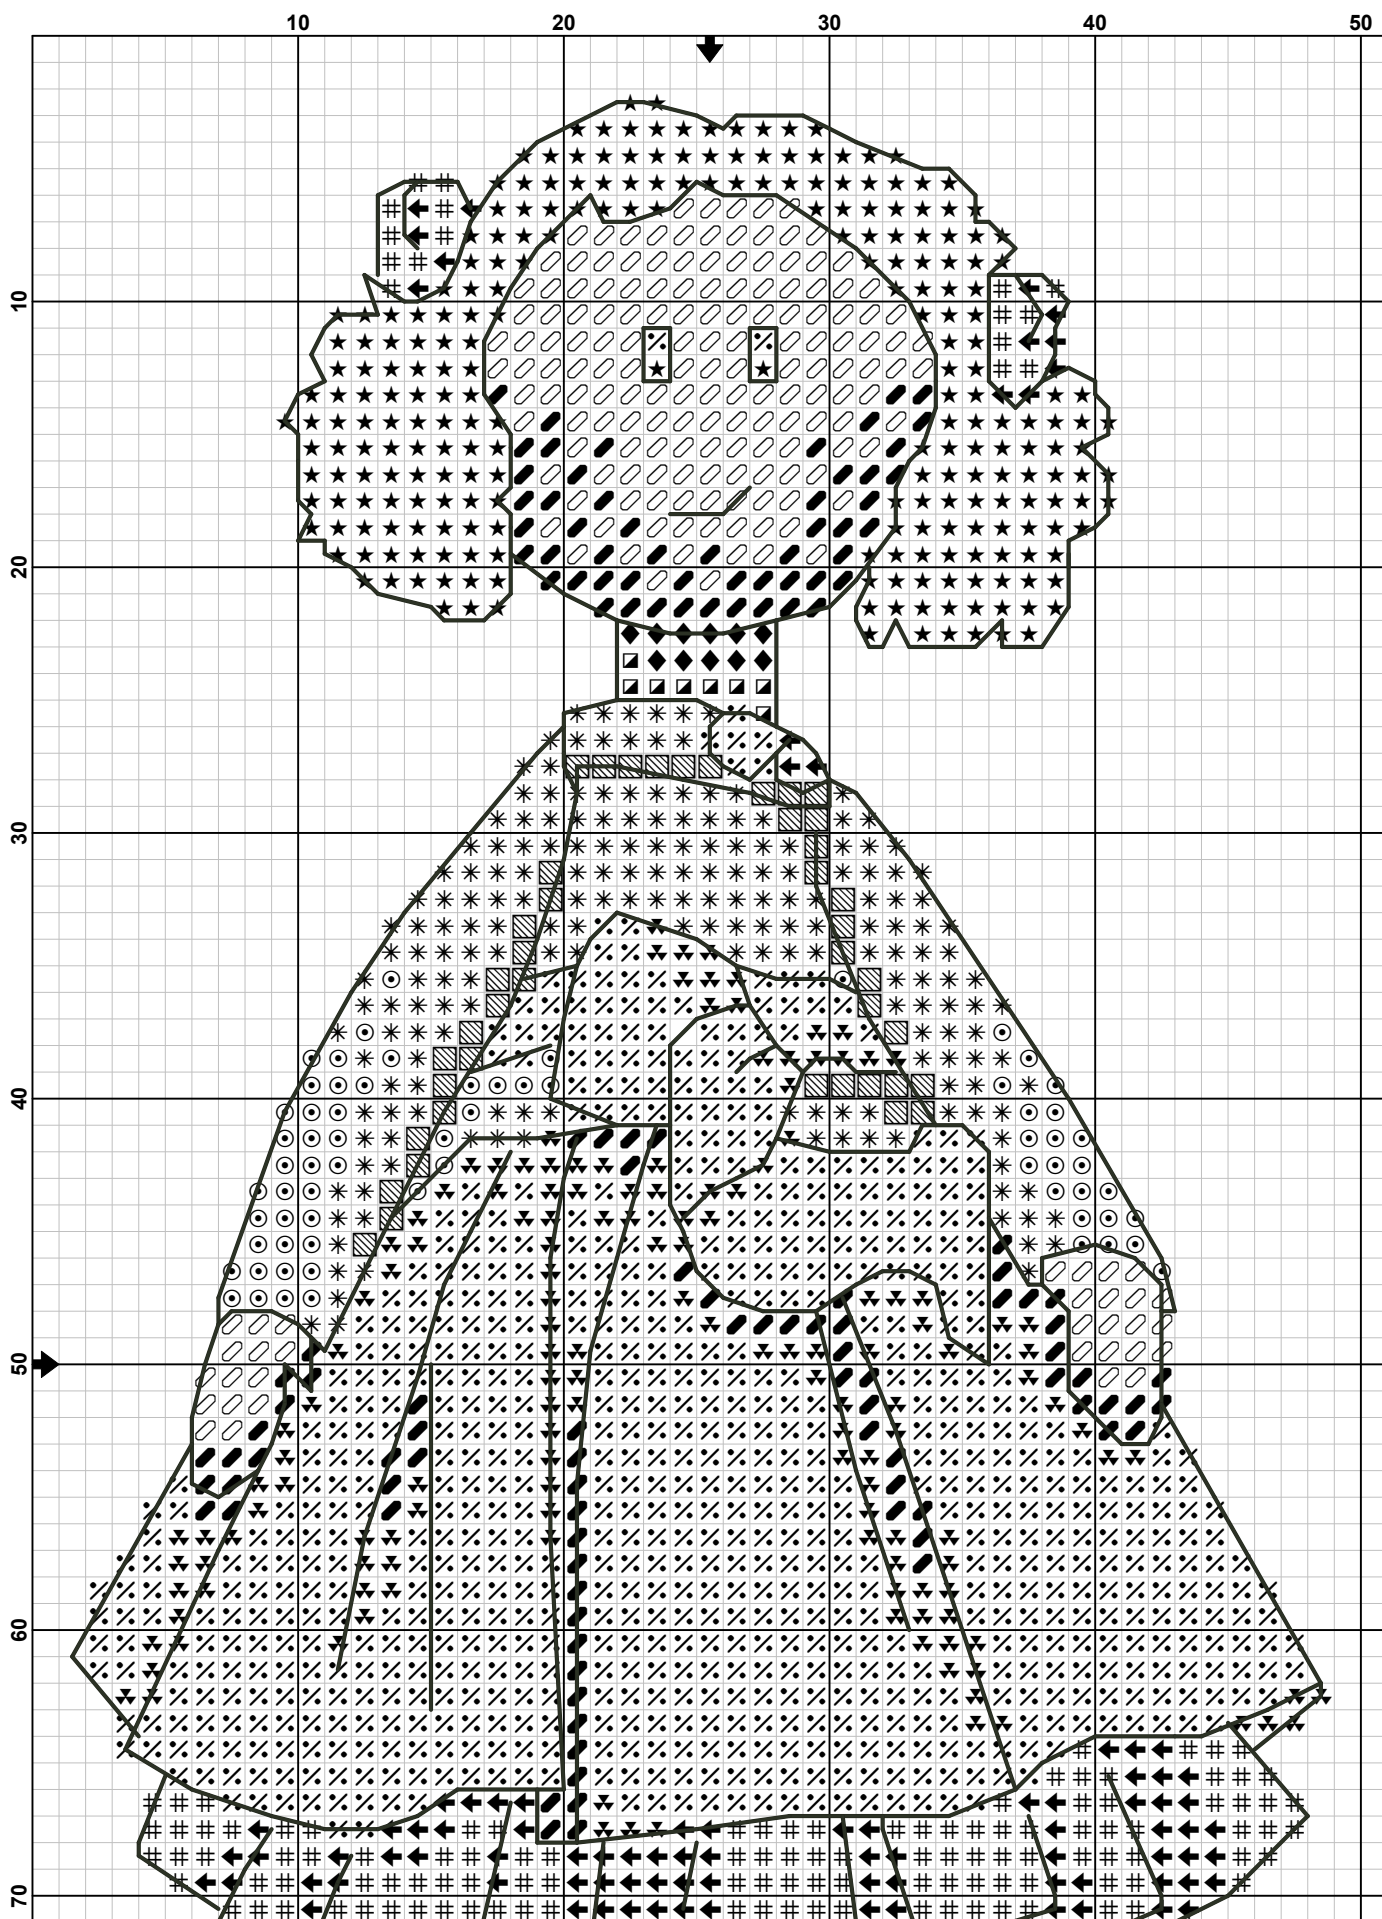

**Pattern Name:** Кудряшка  
**Designed By:** Julia Strekalova©  
**Company:** e-PATTERN  
**Copyright:** Julia Strekalova©  
**Fabric:** Aida 14, White  
 48w X 94h Stitches  
**Size:** 14 Count, 8.71w X 17.05h cm

**Floss Used for Full Stitches:**

Symbol	Strands	Type	Number	Color
	2	DMC	152	Shell Pink-MD LT
	2	DMC	223	Shell Pink-LT
	2	DMC	224	Shell Pink-VY LT
	2	DMC	310	Black
	2	DMC	819	Baby Pink-LT
	2	DMC	3041	Antique Violet-MD
	2	DMC	3042	Antique Violet-LT
	2	DMC	3721	Shell Pink-DK
	2	DMC	3722	Shell Pink-MD
	2	DMC	3743	Antique Violet-VY LT
	2	DMC	3834	Grape-DK
	2	DMC	3835	Grape-MD

**Floss Used for Half Stitches:**

Symbol	Strands	Type	Number	Color
	2	DMC	3743	Antique Violet-VY LT

**Floss Used for Straight Stitches:**

Symbol	Strands	Type	Number	Color
	1	DMC	310	Black

**Notes:**

-----  
 No commercial use. For personal use only! You can share my patterns only with an author indication and an active link to the source <https://stitching.space/> . Thank you!  
 -----