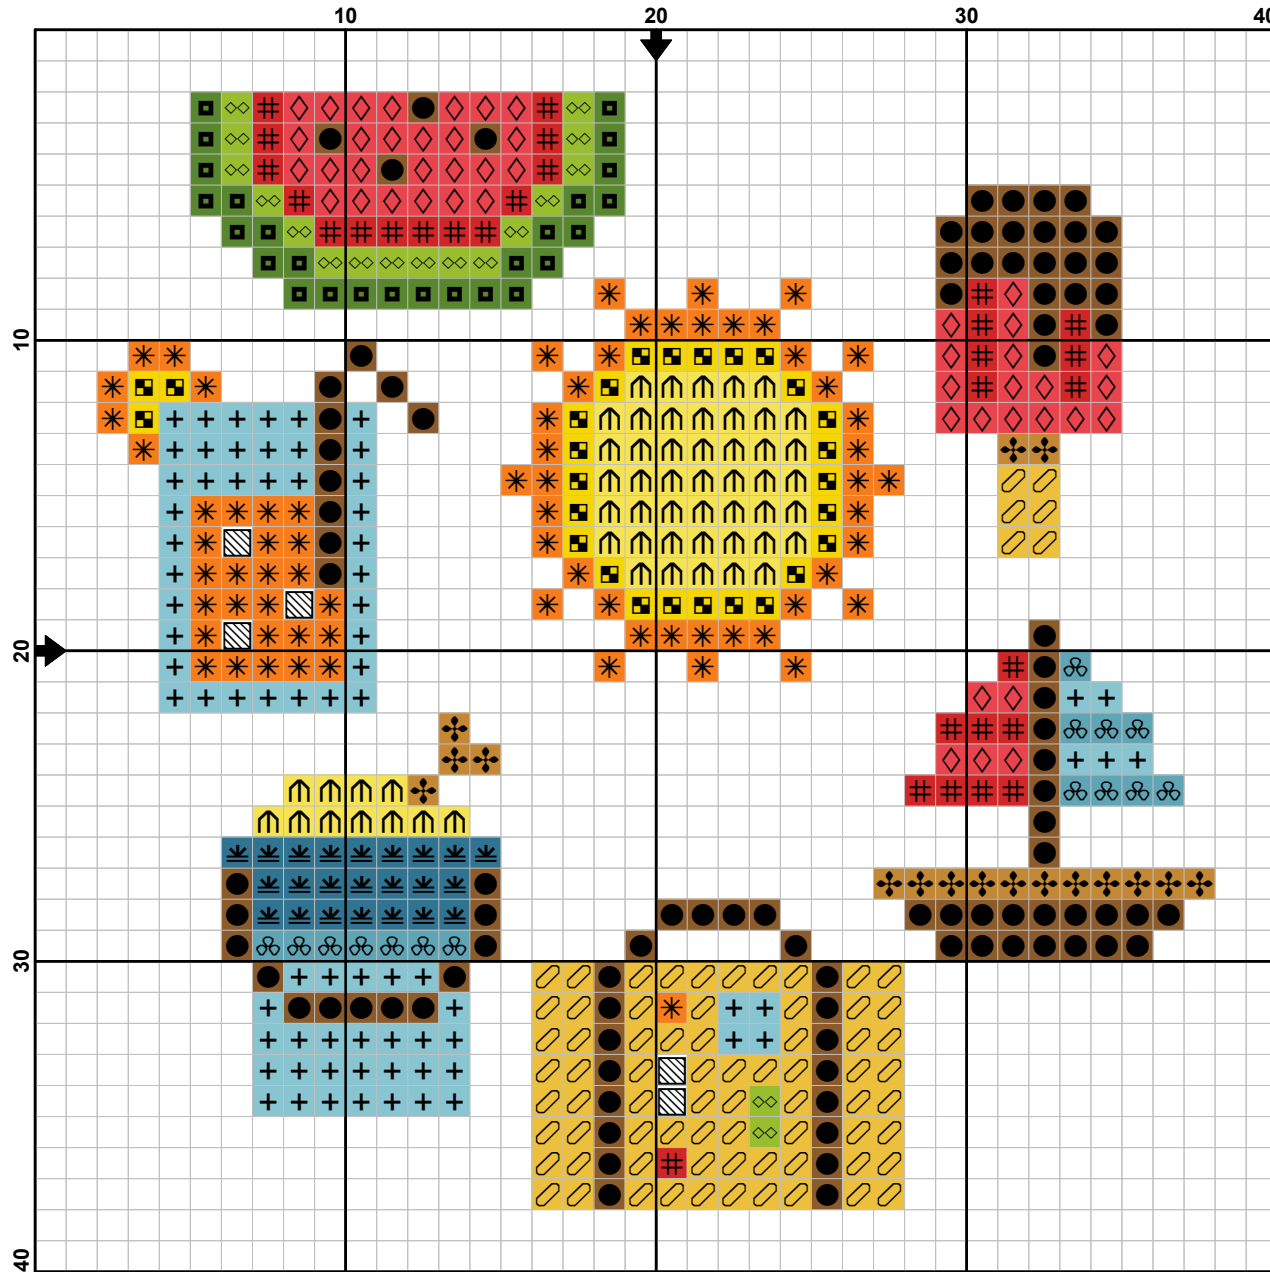

**Pattern Name:** Summer Sampler  
**Designed By:** Julia Strekalova©  
**Company:** e-PATTERN  
**Copyright:** Julia Strekalova©  
**Fabric:** Aida 14, White  
 36w X 36h Stitches  
**Size:** 14 Count, 6.53w X 6.53h cm

**Floss Used for Full Stitches:**

Symbol	Strands	Type	Number	Color
		2	DMC 1	White
		2	DMC 666	Christmas Red-BRT
		2	DMC 726	Topaz-LT
		2	DMC 728	Topaz
		2	DMC 807	Peacock Blue
		2	DMC 905	Parrot Green-DK
		2	DMC 907	Parrot Green-LT
		2	DMC 971	Pumpkin
		2	DMC 973	Lemon-BRT
		2	DMC 975	Golden Brown-DK
		2	DMC 976	Golden Brown-MD
		2	DMC 3765	Peacock Blue-VY DK
		2	DMC 3766	Peacock Blue-LT
		2	DMC 3801	Christmas Red-LT

**Usage Summary****Strands Per Skein:** 6**Skein Length:** 795.0 cm

Type	Number	Full	Half	Quarter	Petite	Back(cm)	Str(cm)	Spec(cm)	French	Bead	Skein Est.
DMC	1	5	0	0	0	0.0	0.0	0.0	0	0	1.000
DMC	666	30	0	0	0	0.0	0.0	0.0	0	0	1.000
DMC	726	56	0	0	0	0.0	0.0	0.0	0	0	1.000
DMC	728	76	0	0	0	0.0	0.0	0.0	0	0	1.000
DMC	807	15	0	0	0	0.0	0.0	0.0	0	0	1.000
DMC	905	26	0	0	0	0.0	0.0	0.0	0	0	1.000
DMC	907	18	0	0	0	0.0	0.0	0.0	0	0	1.000
DMC	971	71	0	0	0	0.0	0.0	0.0	0	0	1.000
DMC	973	27	0	0	0	0.0	0.0	0.0	0	0	1.000
DMC	975	96	0	0	0	0.0	0.0	0.0	0	0	1.000
DMC	976	17	0	0	0	0.0	0.0	0.0	0	0	1.000
DMC	3765	23	0	0	0	0.0	0.0	0.0	0	0	1.000
DMC	3766	74	0	0	0	0.0	0.0	0.0	0	0	1.000
DMC	3801	47	0	0	0	0.0	0.0	0.0	0	0	1.000