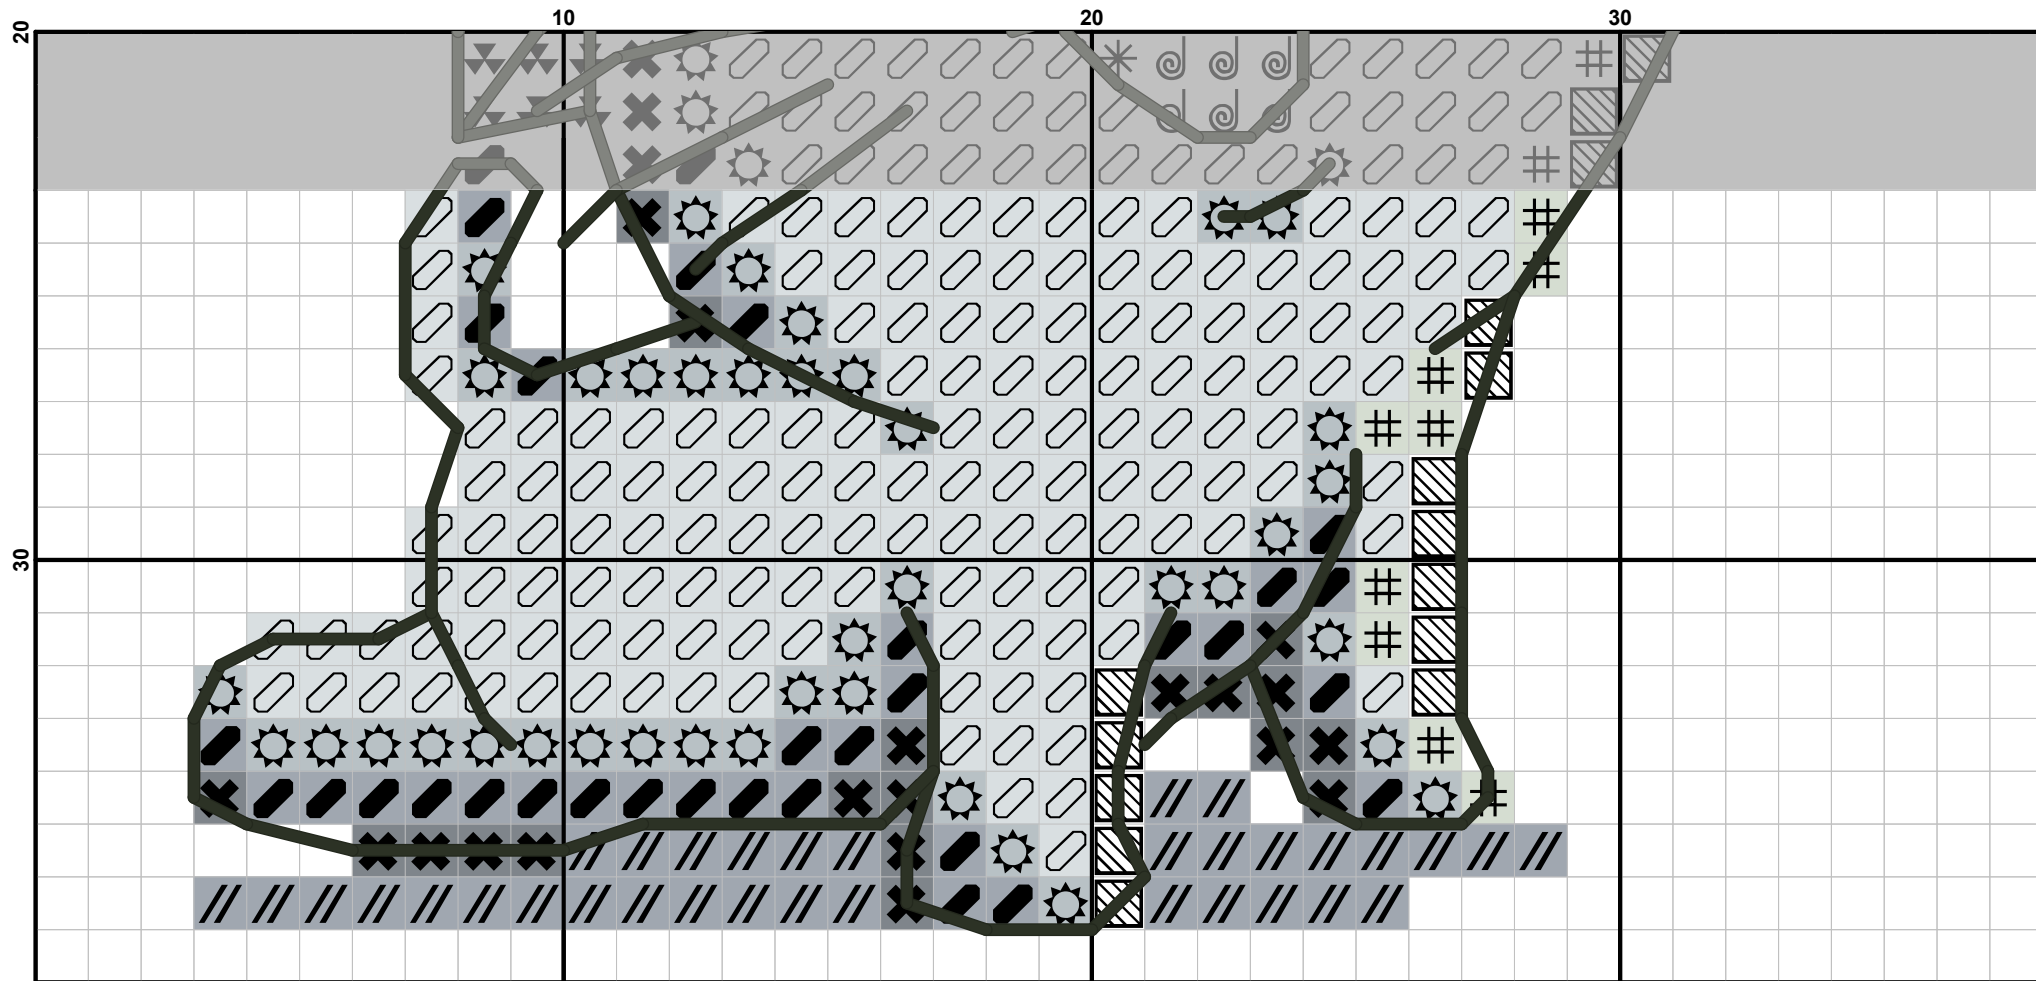

Pattern Name: Котик в шапке (Cat in hat)
Designed By: Julia Strekalova©
Company: e-PATTERN
Copyright: Julia Strekalova©
Fabric: Aida 14, White
32w X 36h Stitches
Size: 14 Count, 5.81w X 6.53h cm

Floss Used for Full Stitches:

Symbol	Strands	Type	Number	Color
	2	DMC	1	White
	2	DMC	208	Lavender-VY DK
	2	DMC	209	Lavender-DK
	2	DMC	210	Lavender-MD
	2	DMC	318	Steel Gray-LT
	2	DMC	327	Lavender-VY DK
	2	DMC	414	Steel Gray-DK
	2	DMC	415	Pearl Gray
	2	DMC	600	Cranberry-VY DK
	2	DMC	601	Cranberry-DK
	2	DMC	602	Cranberry-MD
	2	DMC	762	Pearl Gray-VY LT
	2	DMC	3072	Beaver Gray-VY LT
	2	DMC	3820	Straw-DK
	2	DMC	3821	Straw
	2	DMC	3837	Lavender-UL DK
	2	DMC	3852	Straw-VY DK

Floss Used for Half Stitches:

Symbol	Strands	Type	Number	Color
	2	DMC	318	Steel Gray-LT

Floss Used for Straight Stitches:

Symbol	Strands	Type	Number	Color
	1	DMC	310	Black

Notes:

No commercial use. For personal use only!

Только для личного использования. Перепродажа и копирование запрещены!