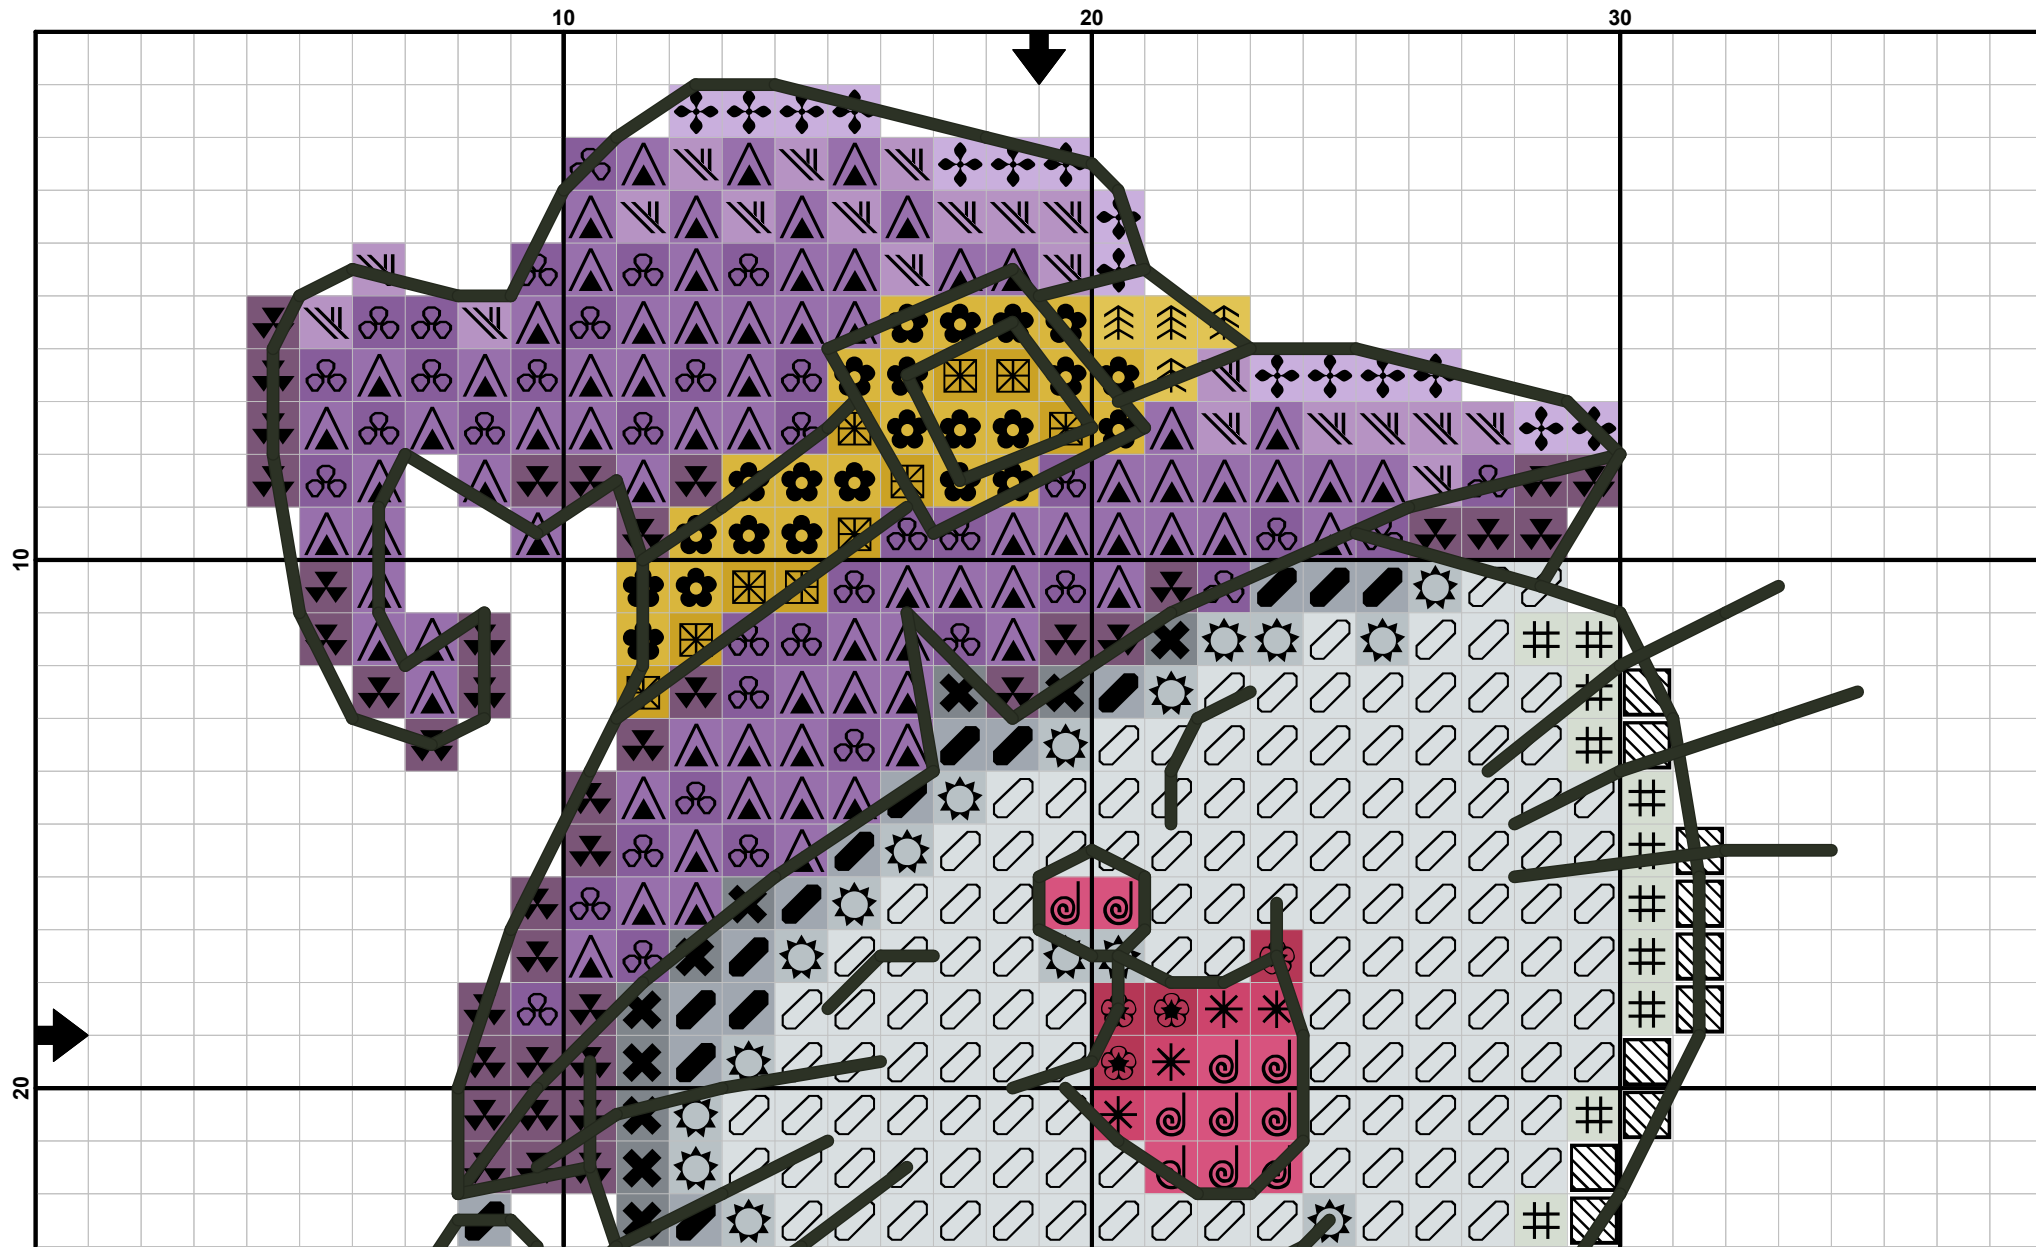

Usage Summary

Strands Per Skein: 6

Skein Length: 795.0 cm

Type	Number	Full	Half	Quarter	Petite	Back(cm)	Str(cm)	Spec(cm)	French	Bead	Skein Est.
□ DMC	1	22	0	0	0	0.0	0.0	0.0	0	0	1.000
■ DMC	208	77	0	0	0	0.0	0.0	0.0	0	0	1.000
■ DMC	209	21	0	0	0	0.0	0.0	0.0	0	0	1.000
■ DMC	210	15	0	0	0	0.0	0.0	0.0	0	0	1.000
■ DMC	310	0	0	0	0	0.0	23.7	0.0	0	0	1.000
■ DMC	318	46	34	0	0	0.0	0.0	0.0	0	0	1.000
■ DMC	327	40	0	0	0	0.0	0.0	0.0	0	0	1.000
■ DMC	414	29	0	0	0	0.0	0.0	0.0	0	0	1.000
■ DMC	415	57	0	0	0	0.0	0.0	0.0	0	0	1.000
■ DMC	600	4	0	0	0	0.0	0.0	0.0	0	0	1.000
■ DMC	601	4	0	0	0	0.0	0.0	0.0	0	0	1.000
■ DMC	602	10	0	0	0	0.0	0.0	0.0	0	0	1.000
■ DMC	762	282	0	0	0	0.0	0.0	0.0	0	0	1.000
■ DMC	3072	20	0	0	0	0.0	0.0	0.0	0	0	1.000
■ DMC	3820	23	0	0	0	0.0	0.0	0.0	0	0	1.000
■ DMC	3821	4	0	0	0	0.0	0.0	0.0	0	0	1.000
■ DMC	3837	37	0	0	0	0.0	0.0	0.0	0	0	1.000
■ DMC	3852	10	0	0	0	0.0	0.0	0.0	0	0	1.000